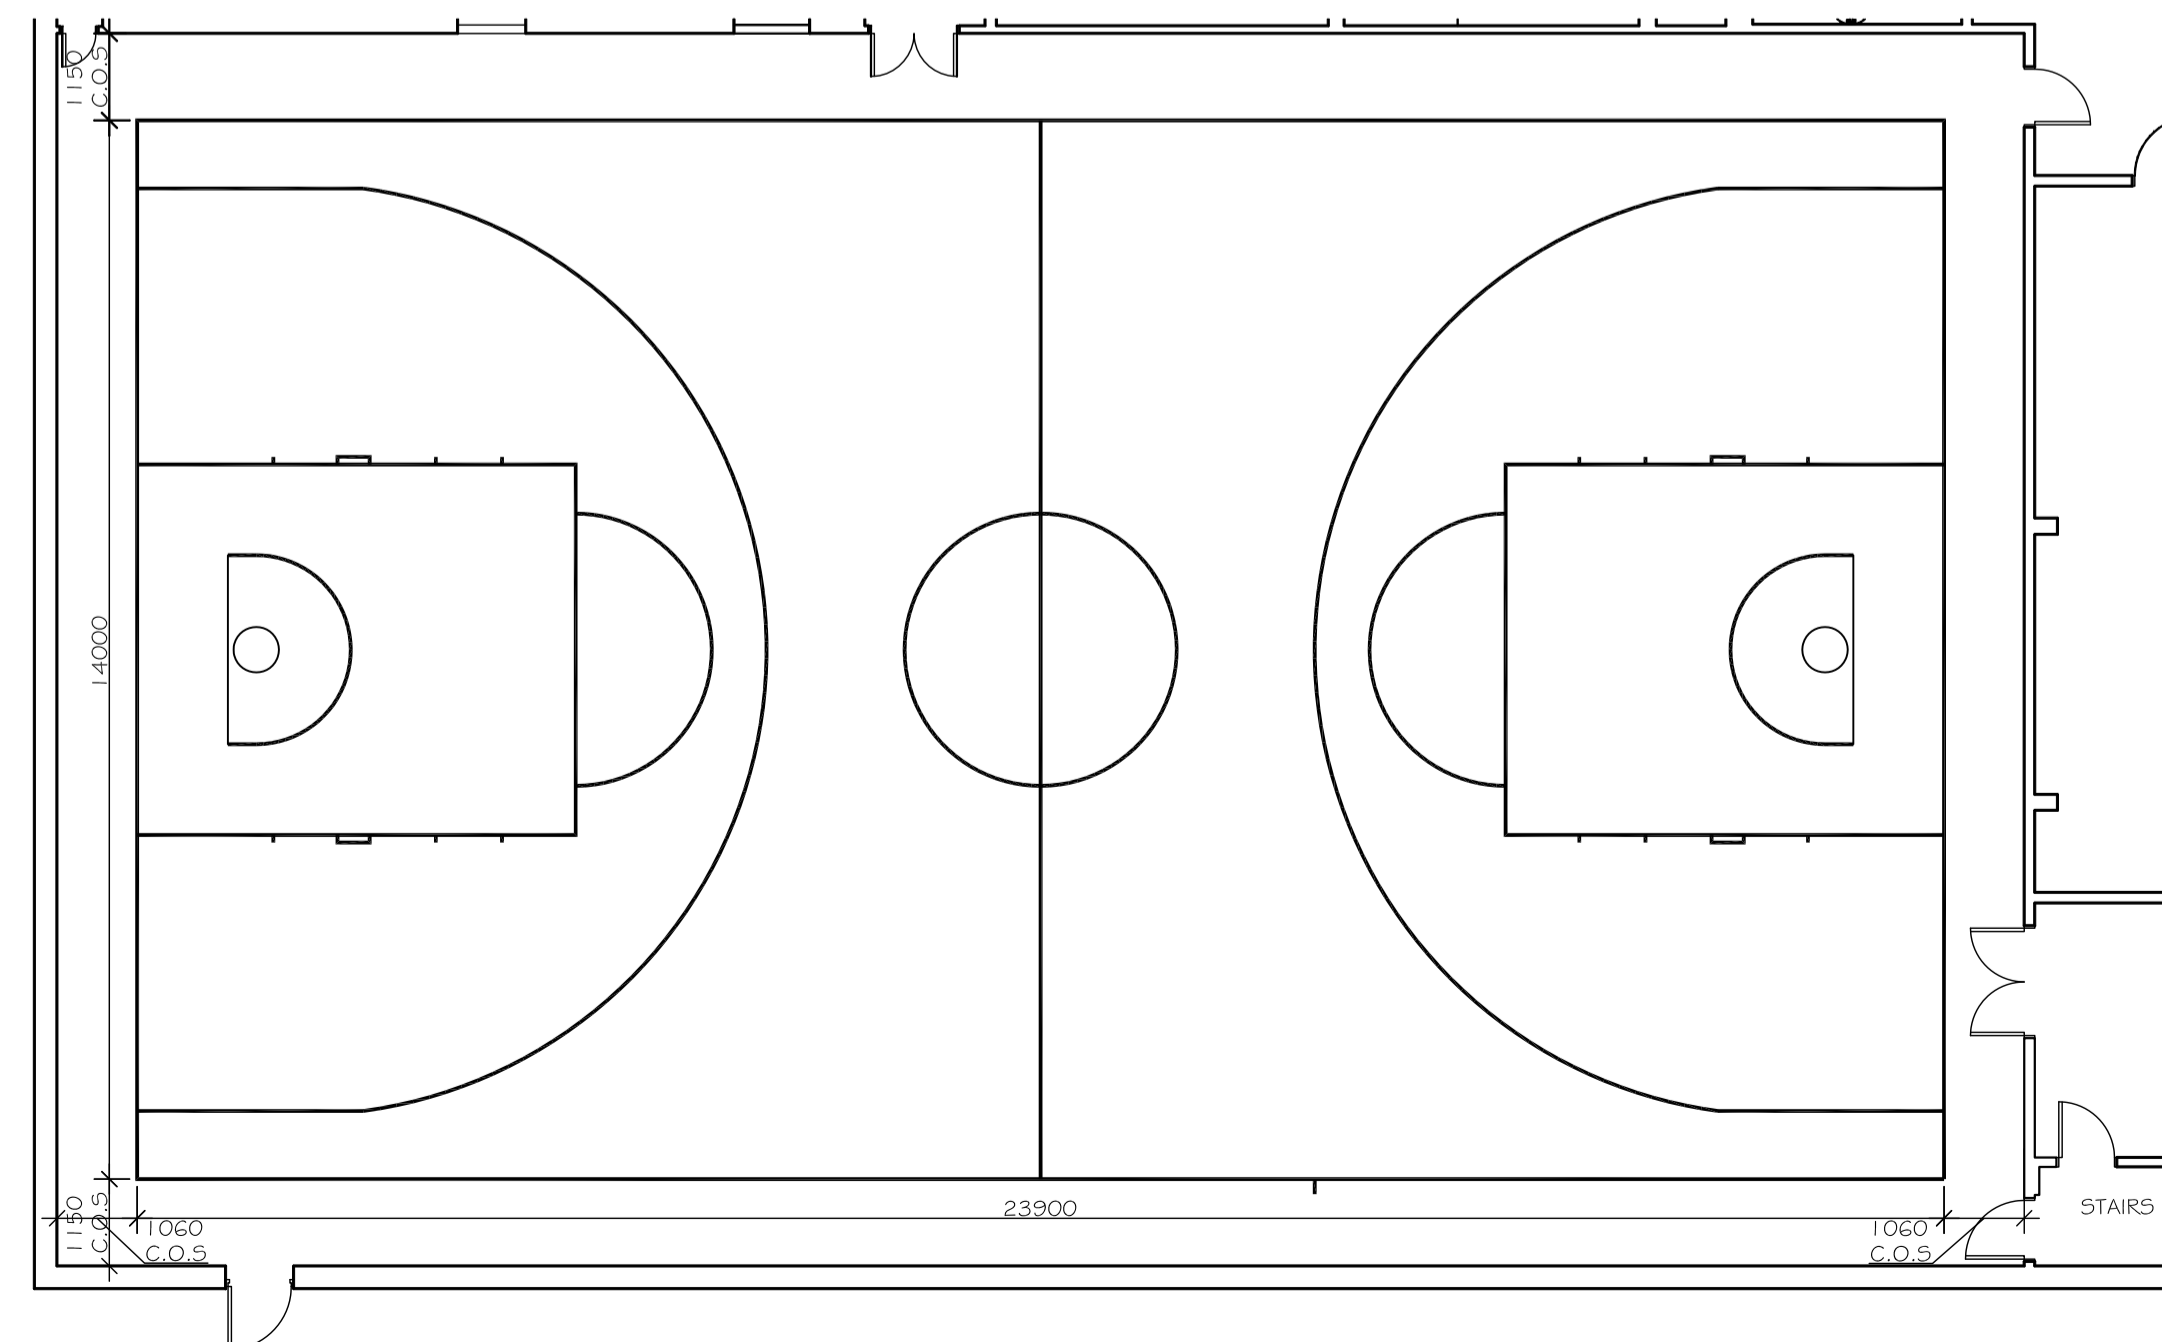

BASKETBALL COURT SETTING OUT
(50mm wide black court markings)

NOTE:
Location of baselines of basketball court to suit existing hinged goals (Check existing court before re-surfacing floor)

COGNITA SCHOOLS Ltd.
CHARTERIS SPORTS CENTRE, KILBURN
PROPOSED REFURBISHMENT

COURT MARKING LAYOUT

The Triforium
17 Warwick Street
Rugby
Warwickshire
CV21 3DH
Tel: (01788) 576137
Fax: (01788) 541328

- Architecture
- Interiors
- Planning
- Computer Graphics
- Project Management
- CDM - C

Drawn:	DAVE BOX
Date:	17/05/2012
Scale:	1:50 @ A1
Dwg No.	R38:12:23B