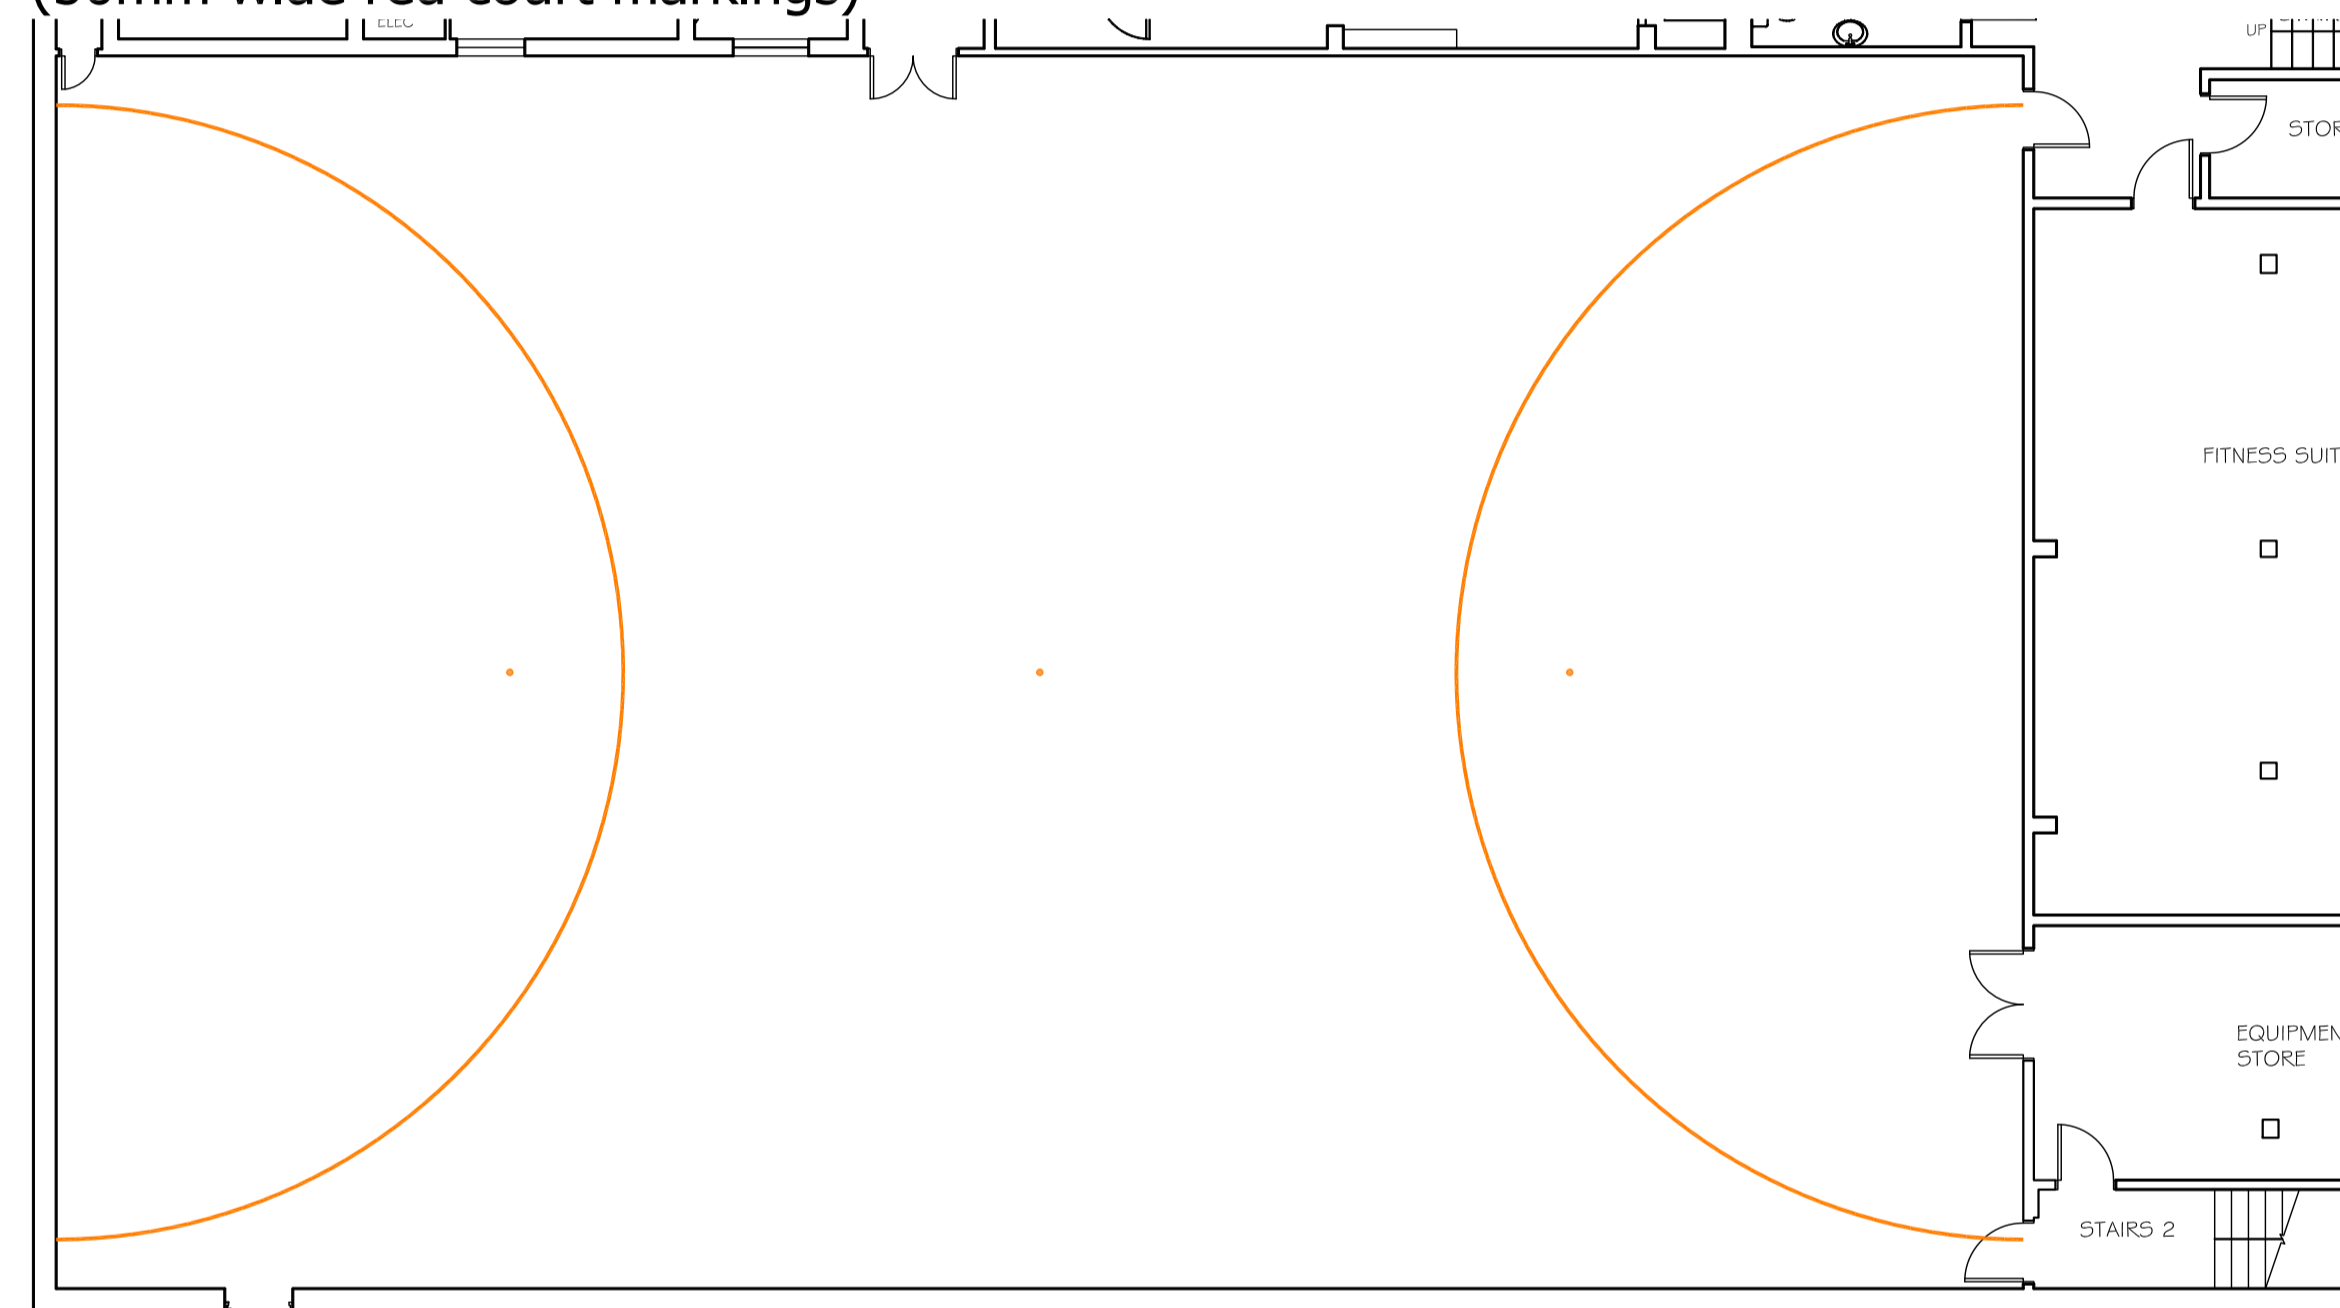

5-A-SIDE SETTING OUT
(50mm wide orange court markings)