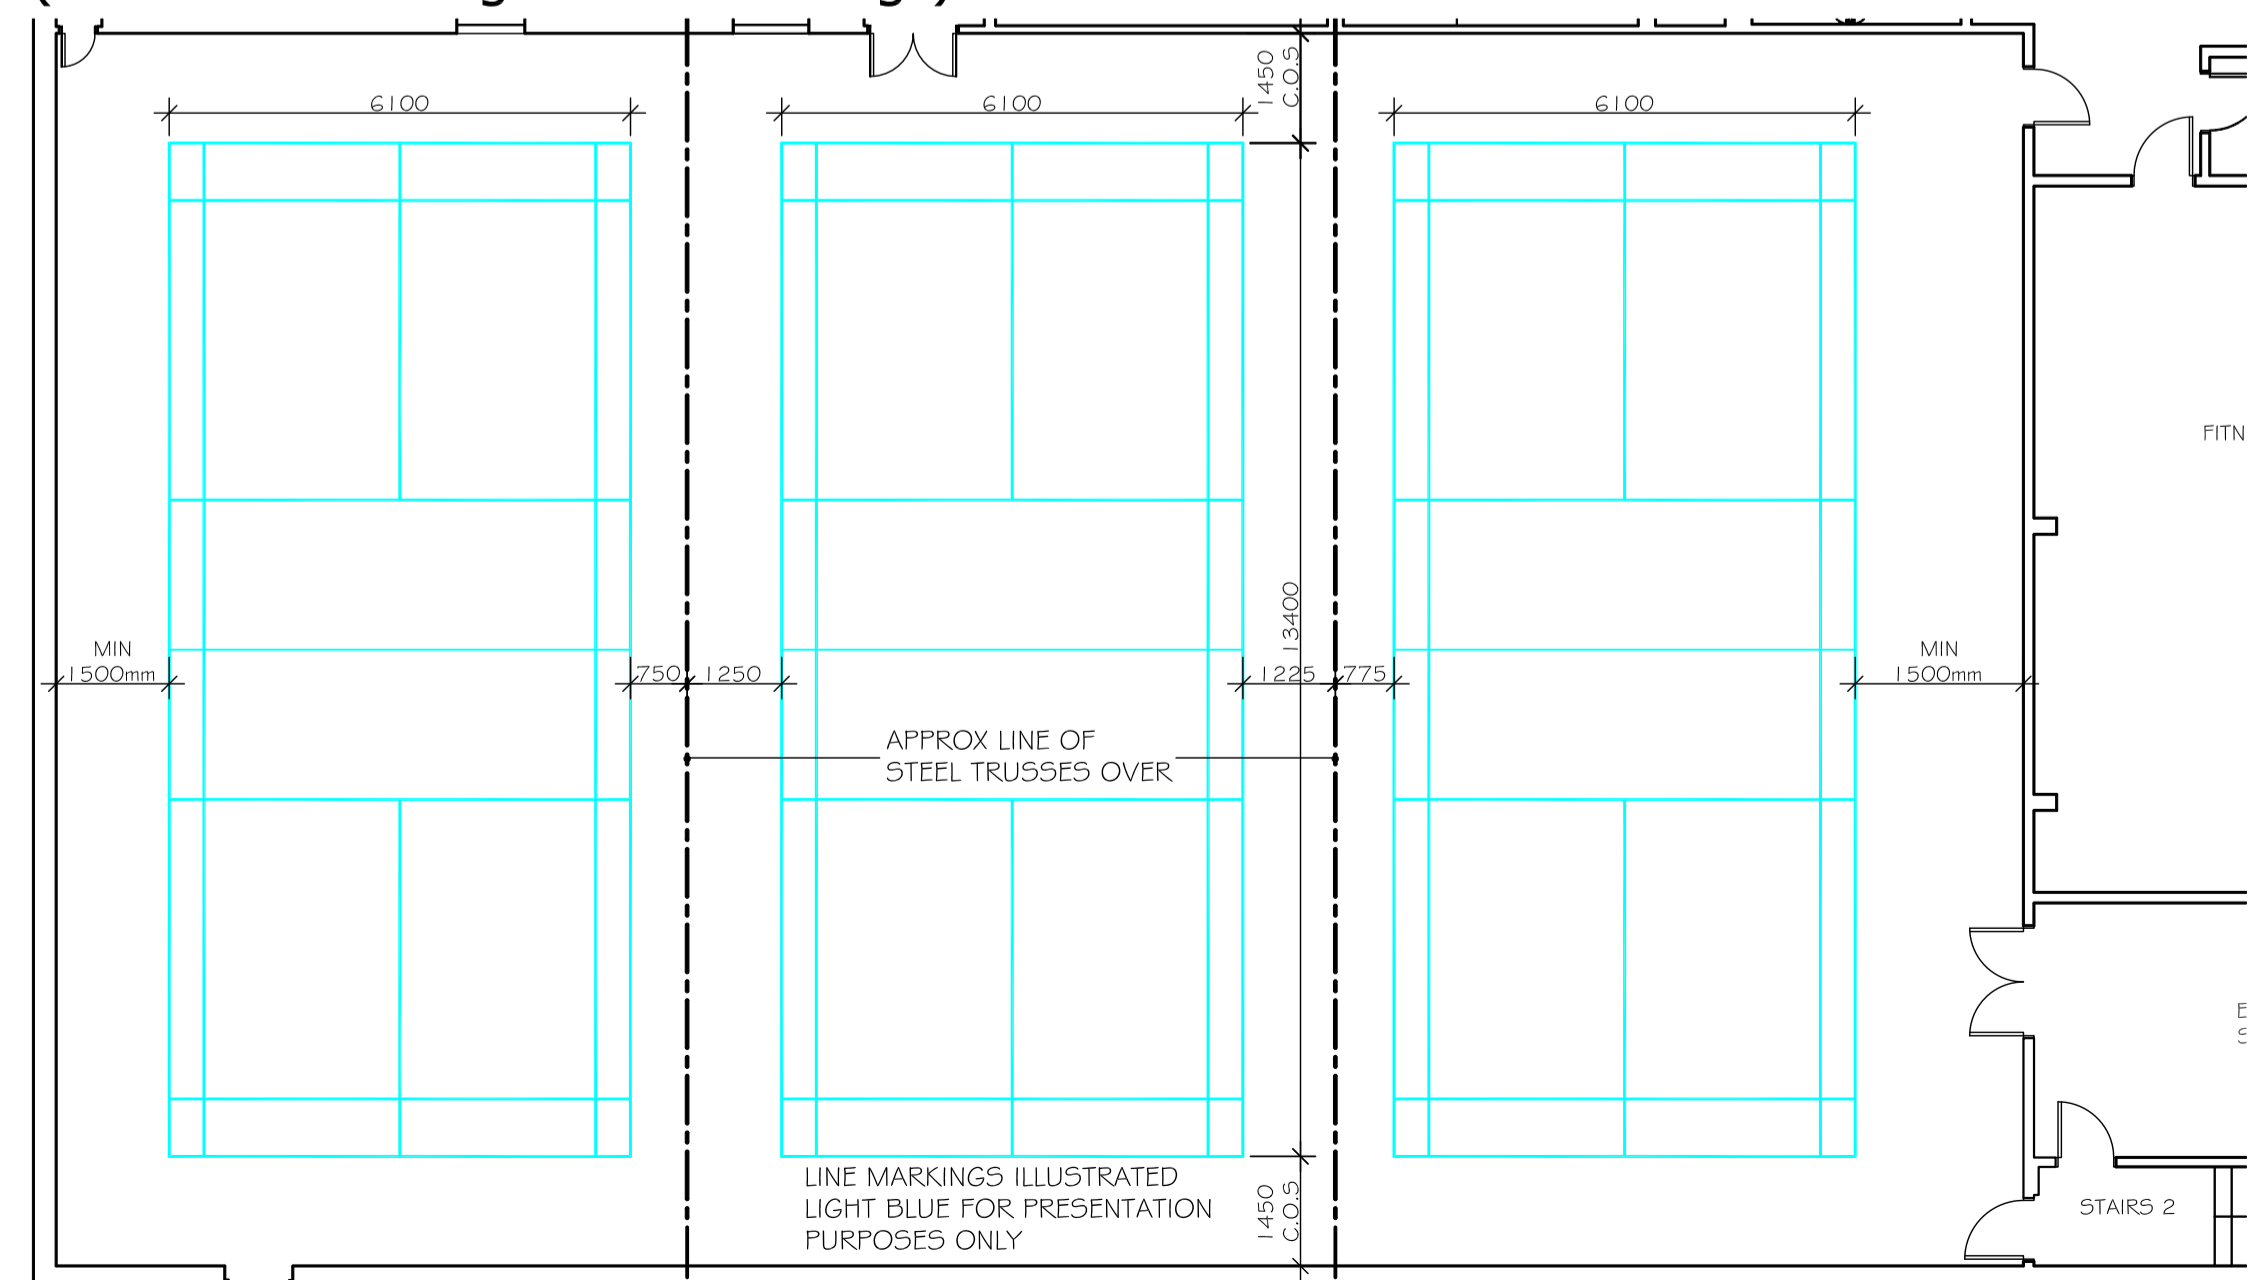

BADMINTON COURT SETTING OUT
(40mm wide white court markings)