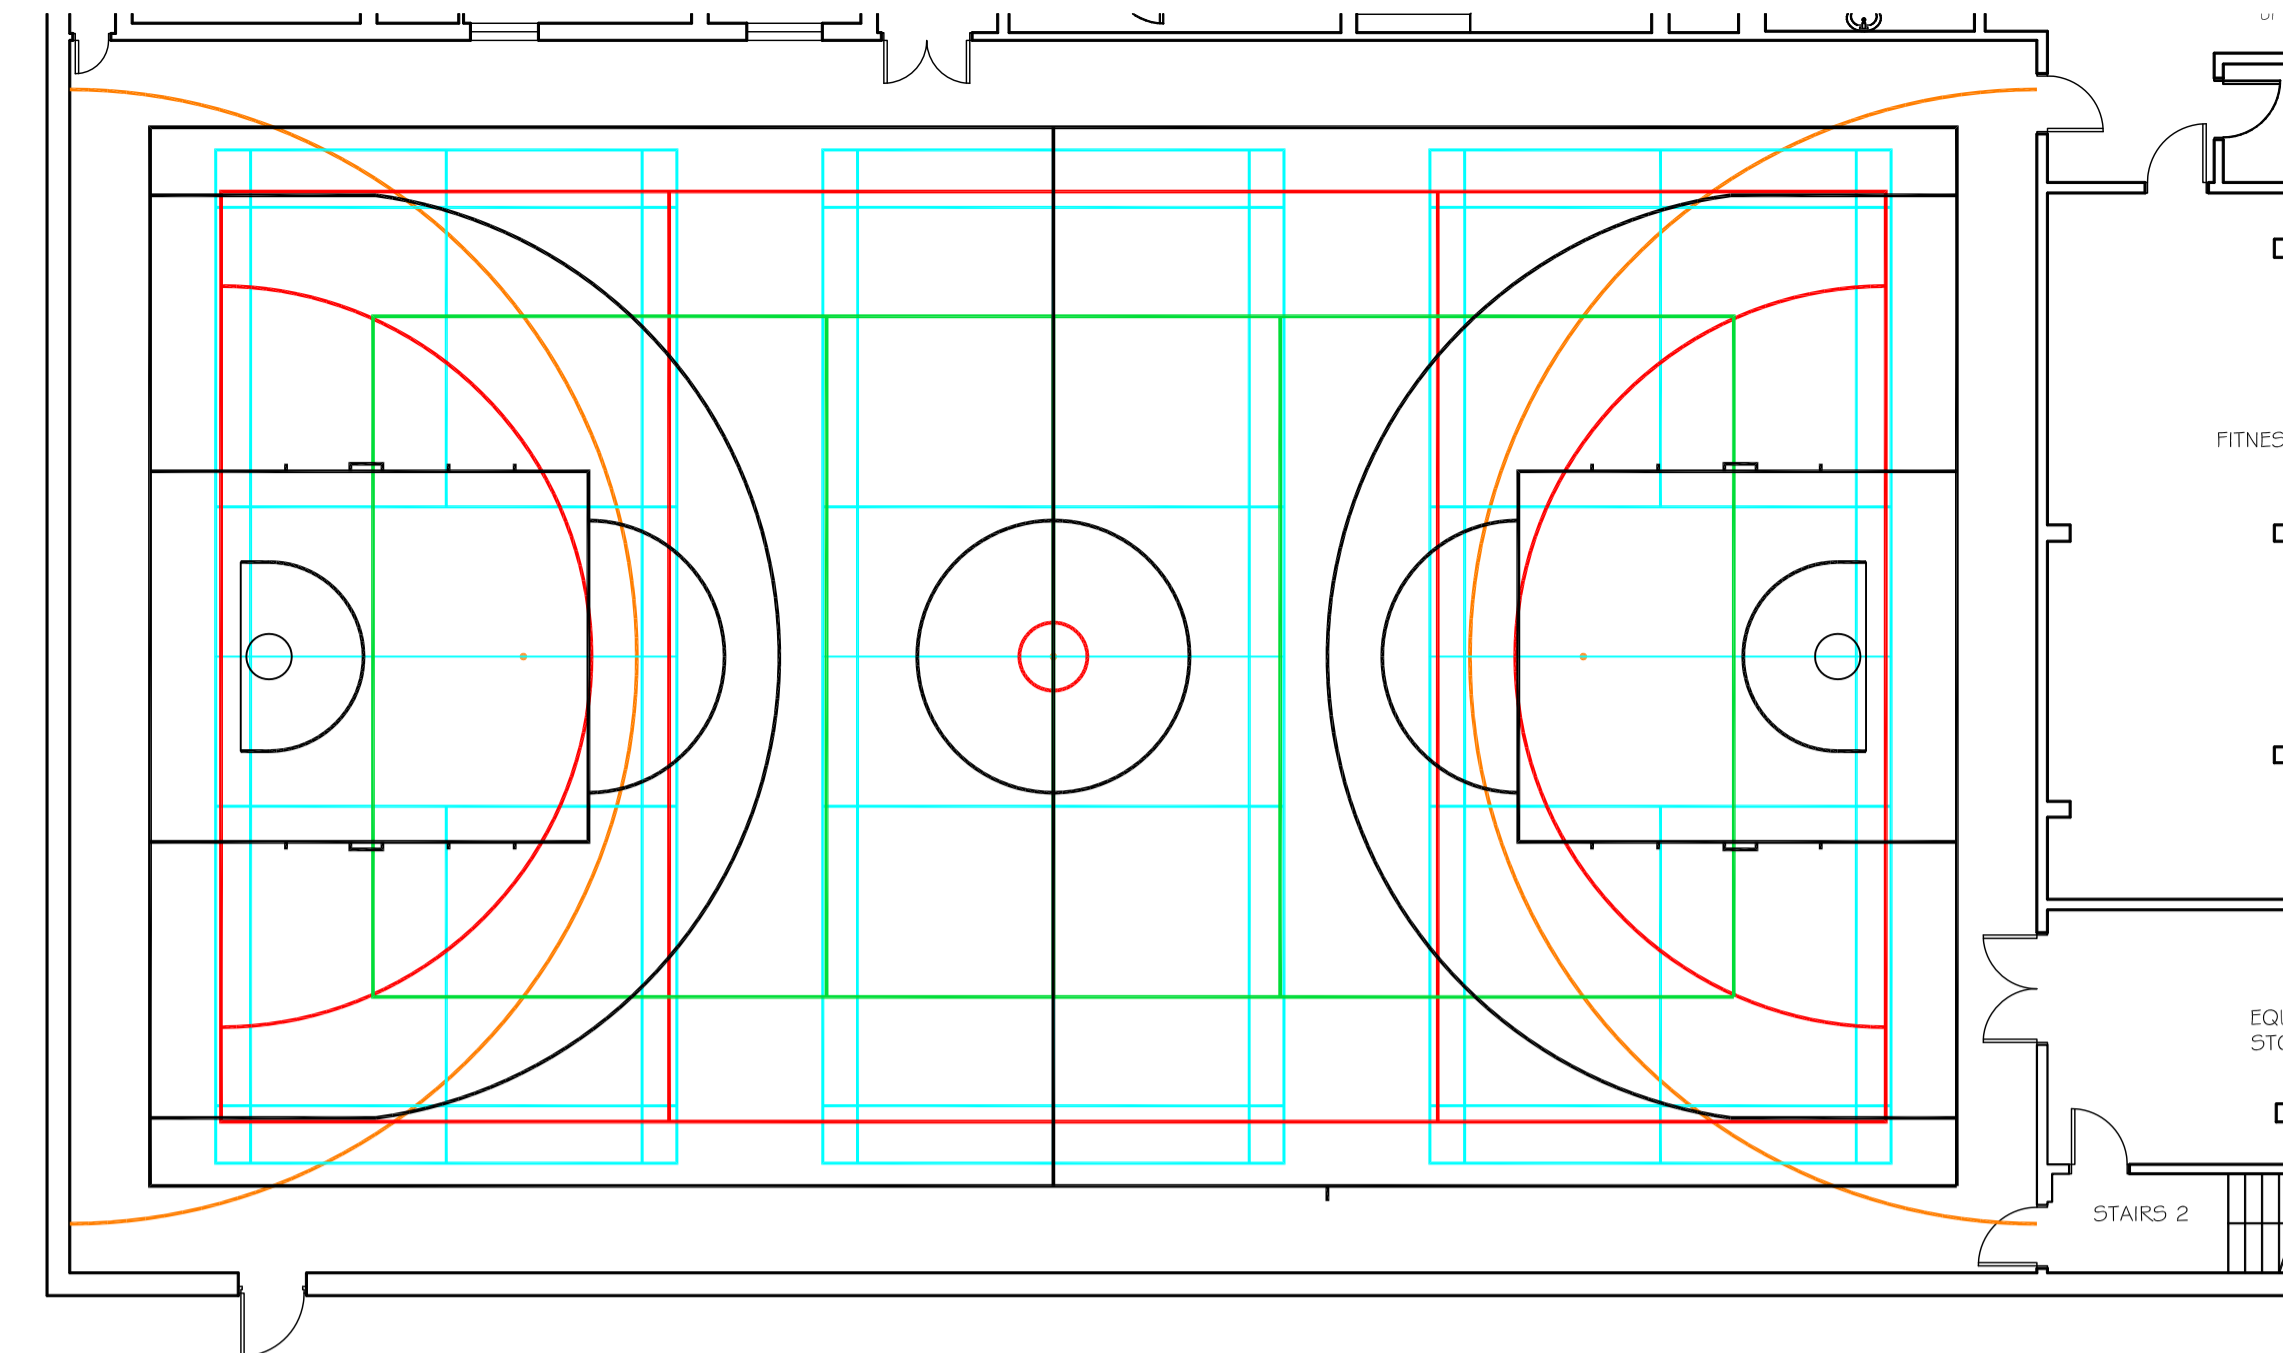

OVERALL COURT MARKING LAYOUT