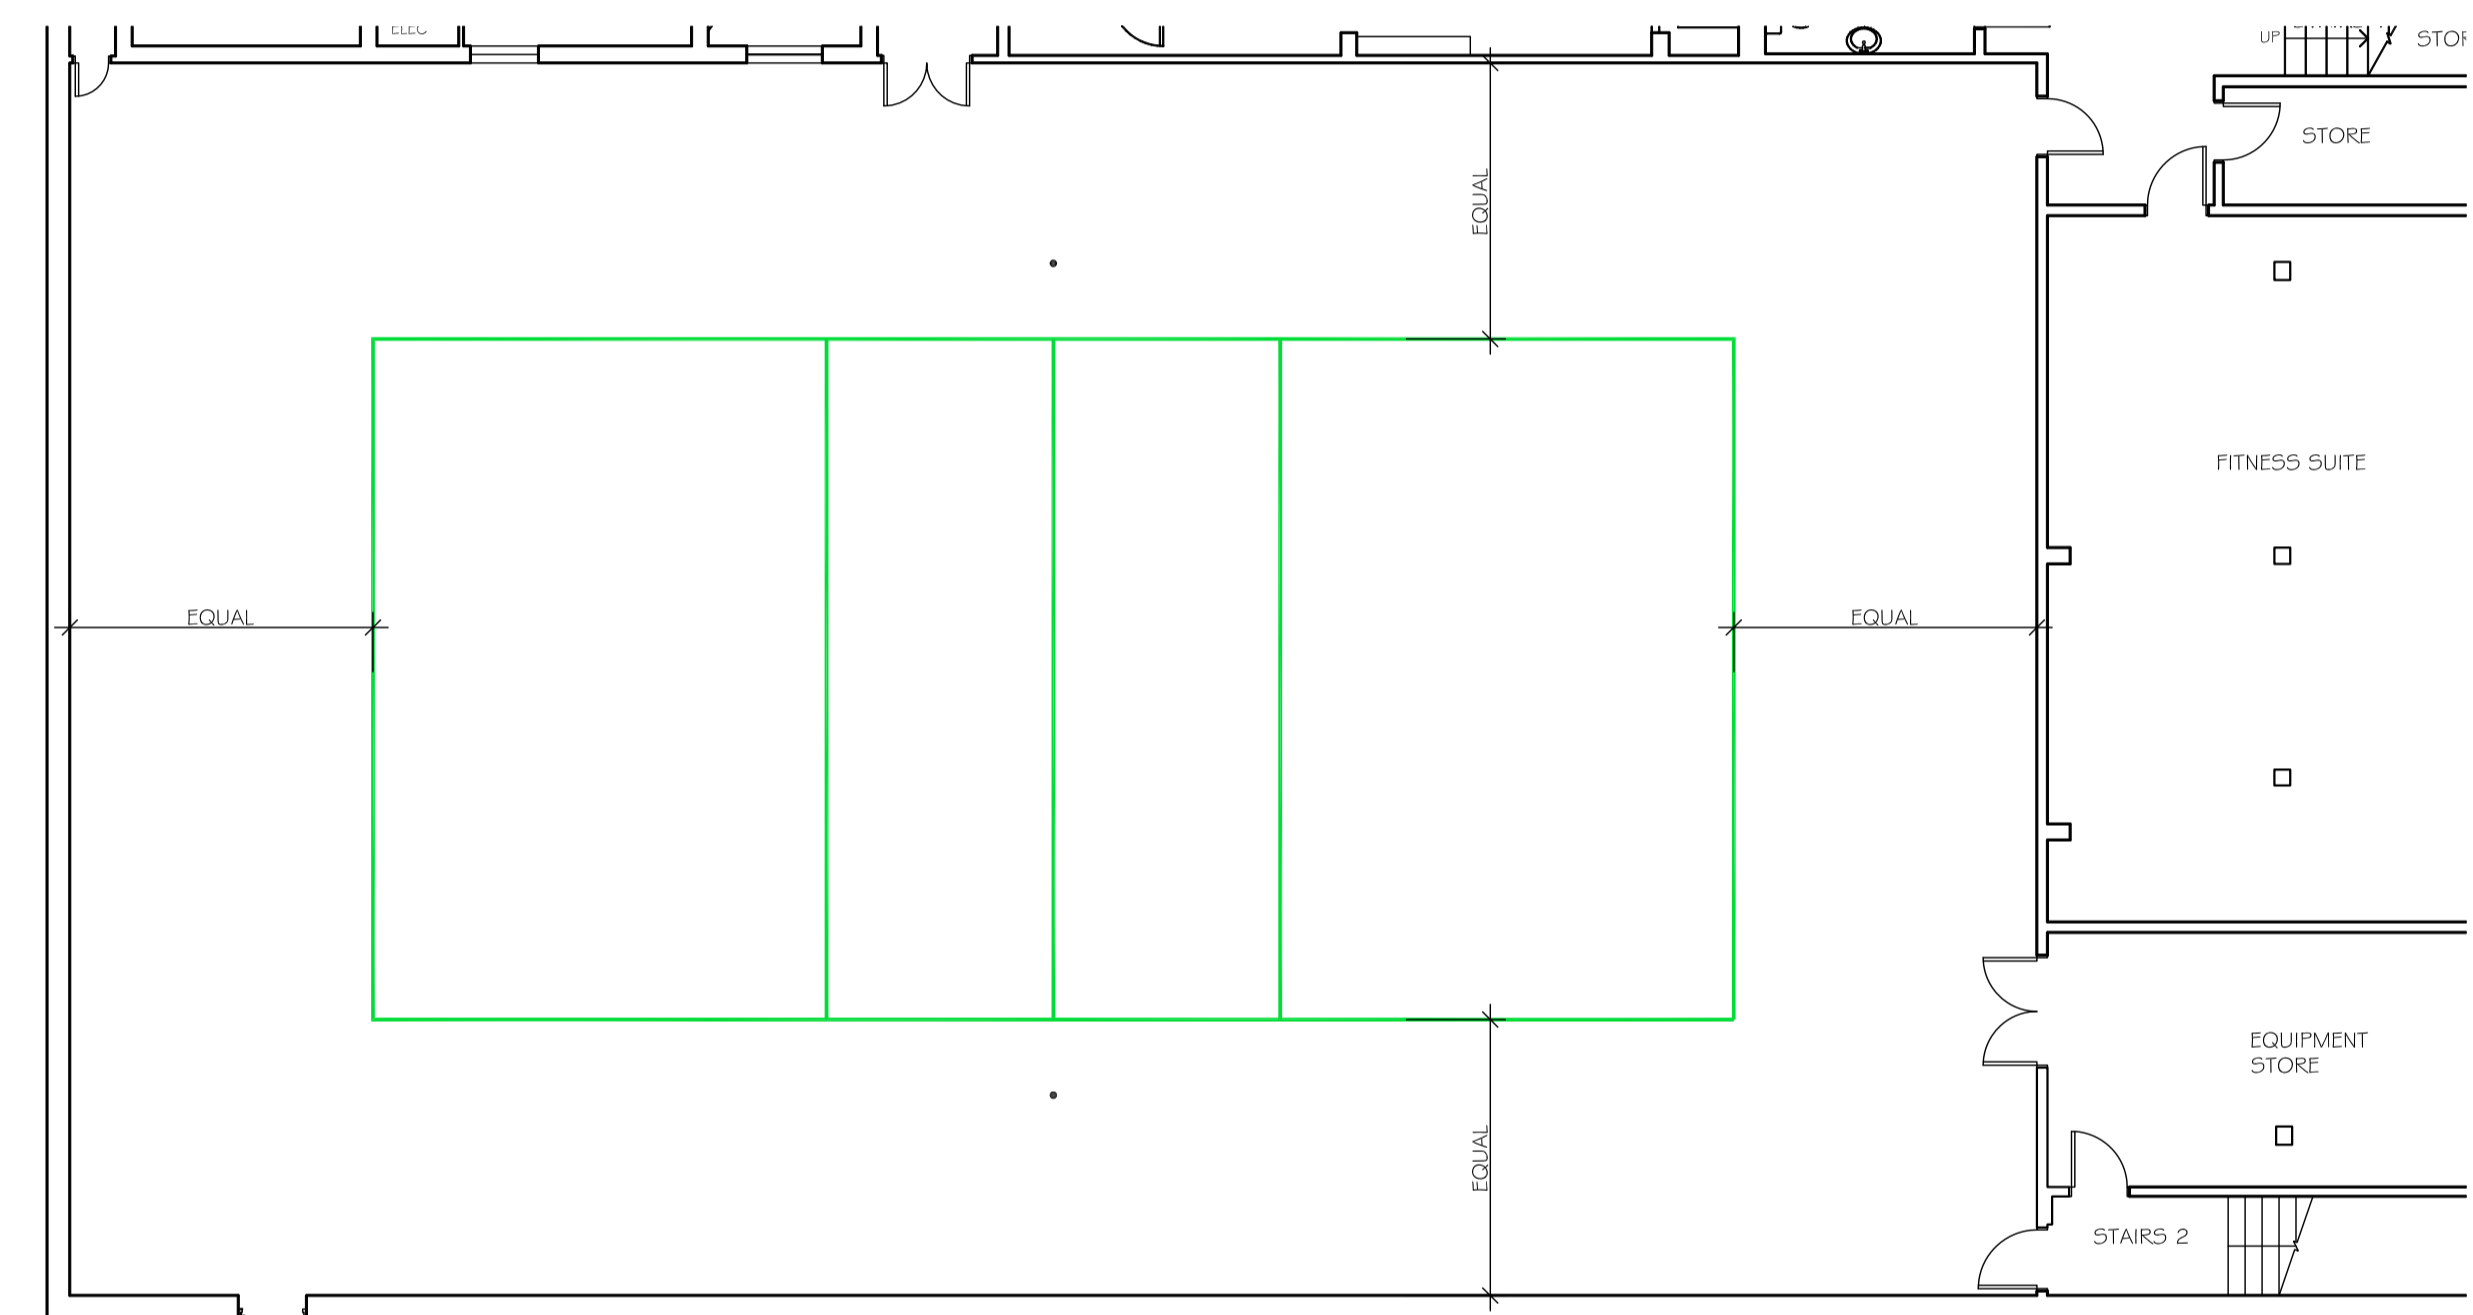

VOLLEYBALL SETTING OUT
(50mm wide green court markings)